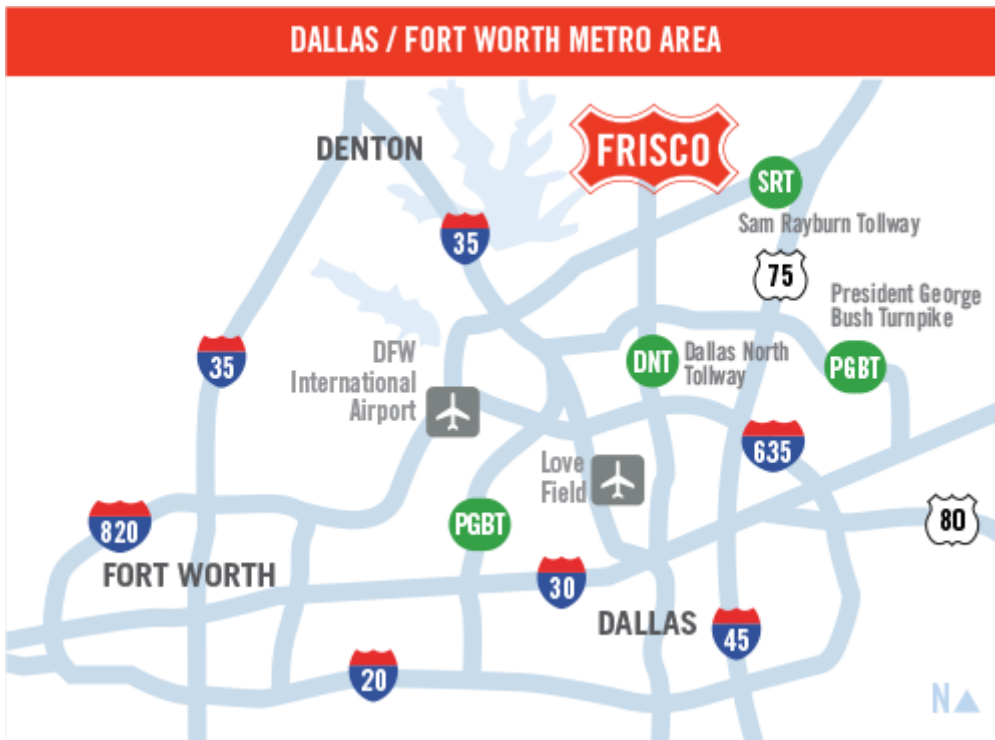

Mr. Ron K. Patterson (Frisco Economic Development Corporation, President)

Web Site: <http://friscoedc.com>
Email: RPatterson@friscoedc.com
Phone Number: 972-292-5150
Fax Number: 972-292-5166

Directions

Dallas North Tollway (DNT):

If you are travelling north on the Dallas North Tollway:

1. Take the Gaylord Parkway exit.
2. Take a left on Gaylord Parkway.
3. Stay in the left lane.
4. Go past the DNT signal.
5. Once you see the Hall Office Park sign, take the next left into the complex, the FEDC is located on the fourth floor, Suite 400.

President George Bush Turnpike (PGBT):

1. Take the Dallas North Tollway north exit.
2. Take the Gaylord Parkway exit. Stay in the left lane.
3. Take a left turn under the Dallas North Tollway at the Gaylord Parkway signal, but stay on the road (don't turn onto the Tollway).
4. At the next signal take a left into Hall Office Park.
5. Once you see the building on the left side, the FEDC is located on the fourth floor, Suite 400.