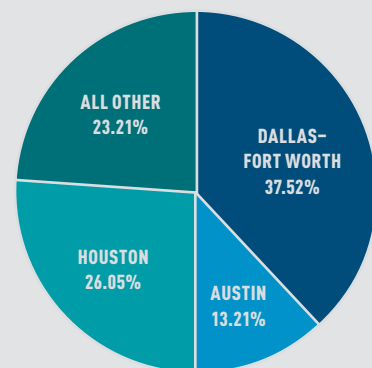

HIGH-TECH EMPLOYMENT IN TEXAS

DFW HAS NEARLY AS MANY TECHNOLOGY JOBS AS HOUSTON AND AUSTIN COMBINED

	ESTABLISHMENTS	AVERAGE EMPLOYMENT
High-Tech Manufacturing		
Semiconductor Machinery Manufacturing	7	259
Optical Instrument & Lens Manufacturing	16	253
Computer and Electronic Product Mfg	475	42,207
Aerospace Product & Parts Manufacturing	103	33,657
SUBTOTAL	601	76,376

	ESTABLISHMENTS	AVERAGE EMPLOYMENT
Bio Sciences & Medical Technology		
Basic Chemical Manufacturing	62	1,839
Pharmaceutical & Medicine Manufacturing	58	4,612
Medical Equipment and Supplies Mfg	240	5,217
Scientific Research and Development Svc	259	4,894
SUBTOTAL	619	16,562

	ESTABLISHMENTS	AVERAGE EMPLOYMENT
Information Services		
Software Publishers	276	8,038
Telecommunications	1,087	38,540
Data Processing & ISP	339	13,369
Internet Publishing and Broadcasting and Web Search Portals	152	1,009
SUBTOTAL	1,854	60,956

	ESTABLISHMENTS	AVERAGE EMPLOYMENT
Professional-Technical Services		
Engineering Services	1,291	23,249
Computer Systems Design and Rel Services	4,857	58,947
Computer Training	60	428
Testing Laboratories	162	2,228
SUBTOTAL	6,370	84,852
TOTAL	9,444	238,746