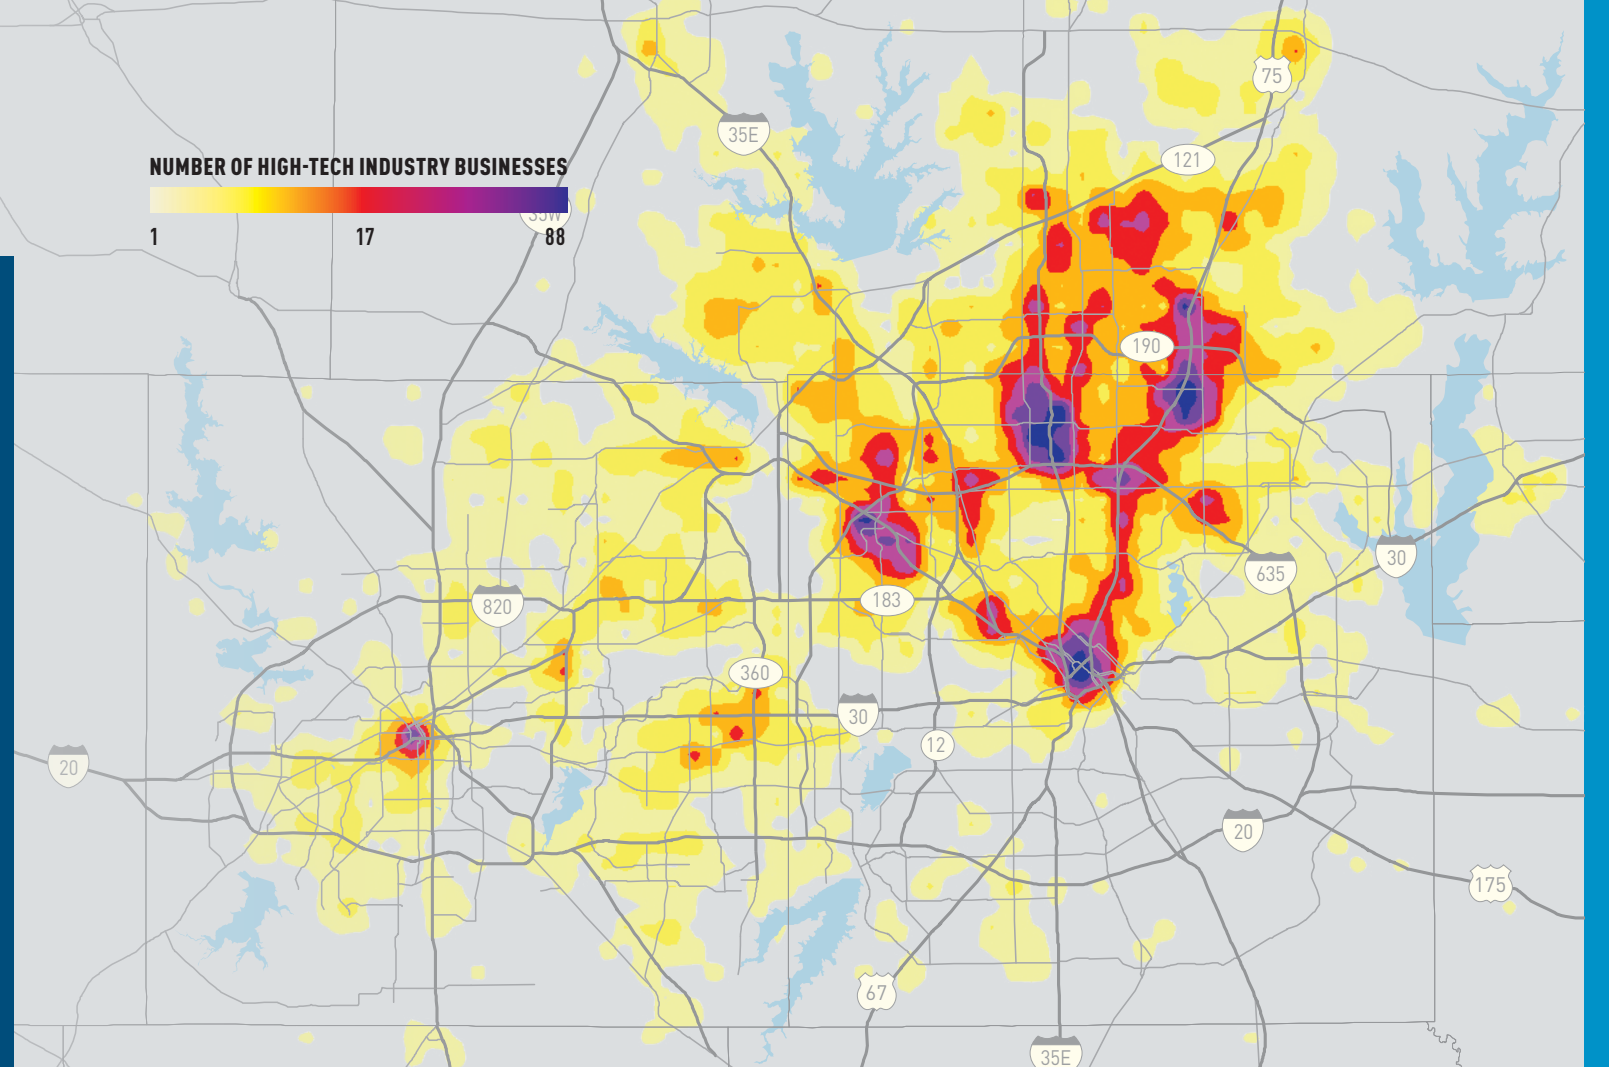

Dallas led the nation into the new era of information and communication technologies in 1958 with Nobel Laureate Jack Kilby's invention of the microchip at Texas Instruments. These are the very technologies that enable many of the core activities and processes in the global economy.

Electronics and telecommunications high-tech employers are mostly concentrated in Dallas and its suburbs of Richardson, Plano, and Irving, led by international giants such as Texas Instruments, HP Enterprise Services (formerly EDS), Dell Services (formerly Perot Systems), and XEROX (formerly Affiliated Computer Services). The DFW region is the state's biggest high-tech center, with more employees working for high-tech firms than in Houston and Austin combined.

The technology industry in the DFW region encompasses four general categories: manufacturing, information services, professional technical services, and bio-life sciences. The region's activity in key emerging technologies such as nanotech, wireless and broadband telecommunications and medical, bio, and life sciences is gaining increasing recognition.

The Information Age Was Born in DFW

Top Semiconductor & Semiconductor Machinery Manufacturers with Operations in DFW

Creation Technologies	Plano
Maxim Integrated Products	Dallas
Texas Instruments	Dallas, Plano, Richardson
TriQuint Semiconductor	Richardson

Top Fabless Semiconductor Companies with Operations in DFW

Diodes Inc.	Plano
Micron Technology	Allen
NVIDIA	Richardson
ON Semiconductor Corp	Plano
RF Micro Devices	Richardson
STMicroelectronics	Coppell

Top Telecom Companies with Operations in DFW

Alcatel-Lucent	Plano
AT&T	Dallas
BlackBerry	Irving
Cisco Systems	Richardson
Ericsson	Plano
Fujitsu Network Communications	Richardson
GENBAND	Frisco, Plano
Goodman Networks	Plano
Huawei Technologies	Plano
MetroPCS	Richardson
NEC Corporation	Irving
Nokia	Dallas, Irving
Nokia Solutions and Networks	Irving
Raytheon	McKinney, Dallas, Plano
Rockwell Collins	Richardson
Samsung Telecommunications	Richardson, Coppell
Verizon Communications	Irving, Richardson
ZTE	Richardson

Top Electronic Instrument Companies with Operations in DFW

BAE Systems	Fort Worth
DRS Technologies	Dallas
Elbit Systems	Fort Worth
Emerson Process Management	McKinney
Garrett Electronics	Garland
Honeywell	Richardson
Invensys Controls	Plano
Megger Group	Dallas

Top Computer Systems & Software Companies with Operations in DFW

NTT Data	Plano
HP Enterprise Services	Plano
IBM	Dallas
Siemens PLM Software	Plano
Microsoft	Irving
Dell Services	Plano
Oracle	Dallas
Accenture	Dallas
Raytheon	Garland, McKinney
Xerox	Dallas
SAP AG	Irving
Computer Sciences Corp	Dallas
Cappgemini	Dallas
L-3 Communications	Rockwall
TEKsystems	Irving
Infosys	Plano
Cognizant	Irving

Top Cloud Services & Data Center Companies with Operations in DFW

AT&T	Dallas
HP Enterprise Services	Plano
Verizon Terremark	Irving
Verio (NTT Communications)	Dallas
IBM	Dallas
Amazon.com	Dallas/Fort Worth
Fujitsu Ltd.	Richardson
Cisco Systems	Allen, Richardson
Xerox	Dallas
SAVVIS (CenturyLink)	Dallas
ADP	Dallas
Level 3 Communications	Dallas
Equinix	Dallas
XO Communications	Dallas
CyrusOne (Cincinnati Bell)	Carrollton
Rackspace Hosting	Dallas

Top Online Services Companies with Operations in DFW

Amazon.com	Coppell, Haslet
Expedia (Hotels.com)	Dallas
IAC/InteractiveCorp (Match.com, Chemistry.com)	Dallas
SuperMedia/DEX One (Superpages.com)	Irving
Sabre Holdings (Travelocity)	Southlake

LEGEND:

OCCUPATION
JOBS | MEDIAN HOURLY EARNINGS

COMPUTER SYSTEMS ANALYSTS
16,560 | $38.12

SYSTEMS SOFTWARE DEVELOPERS
14,498 | $46.69

COMPUTER NETWORK SUPPORT SPECIALISTS
6,728 | $33.21

MECHANICAL ENGINEERS
5,590 | $40.33

COMPUTER NETWORK ARCHITECTS
4,809 | $43.06

ELECTRICAL ENGINEERS
4,504 | $43.03

AEROSPACE ENGINEERS
3,882 | $49.53

COMPUTER HARDWARE ENGINEERS
3,823 | $47.89

INDUSTRIAL ENGINEERING TECHNICIANS
2,756 | $26.6

SEMICONDUCTOR PROCESSORS
850 | $15.84